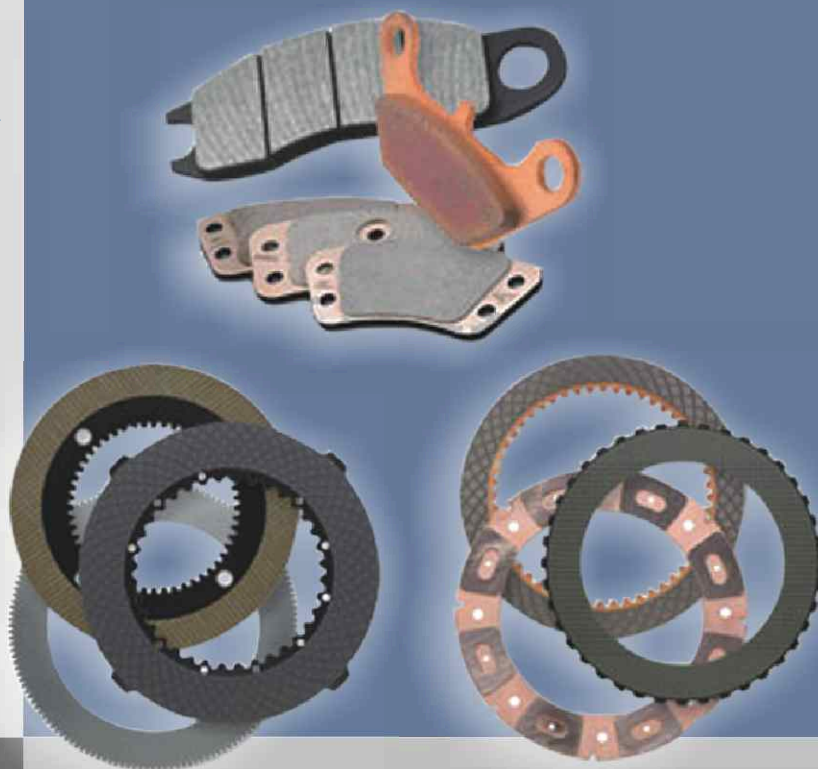

BRAKE & FRICTION